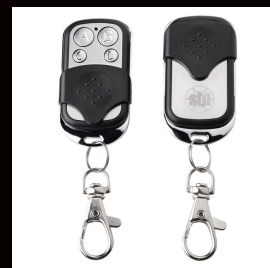

**Oracle  
Motorcycle  
Halo Kit**

\$199.00

**LED Key Fob  
Controller**

\$99.00